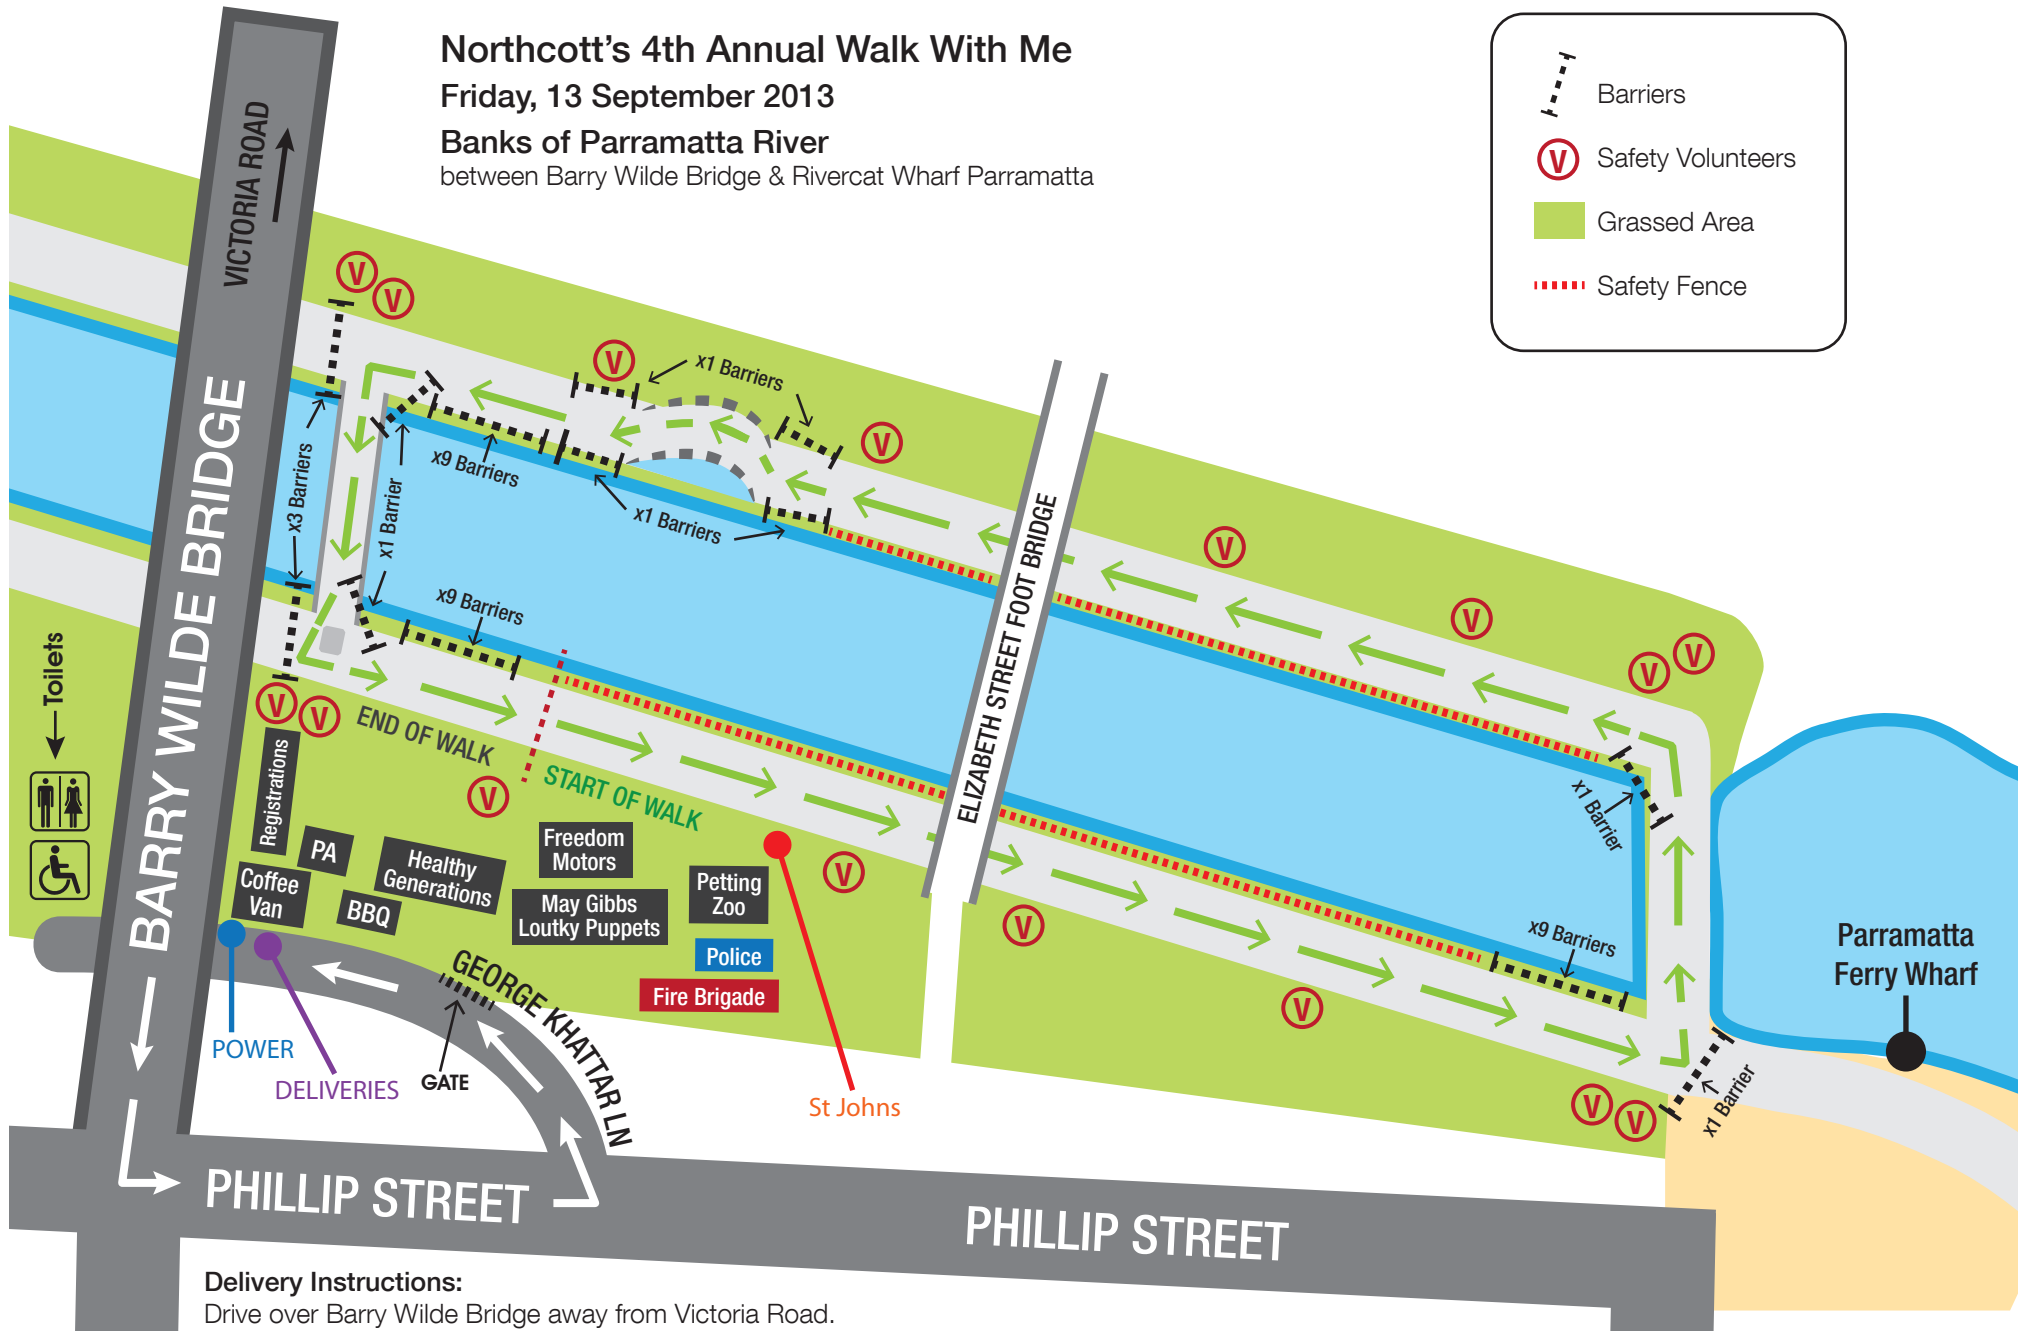

Northcott's 4th Annual Walk With Me

Friday, 13 September 2013

Banks of Parramatta River

between Barry Wilde Bridge & Rivercat Wharf Parramatta

Delivery Instructions:

Drive over Barry Wilde Bridge away from Victoria Road. Turn left into Phillip Street. Take first left into George Khattar Lane, which will take you down and under Barry Wilde Bridge. Turn around under the bridge if you can, otherwise you will need to enter the car park and do a loop and drive back out of the car park into George Khattar Lane. Deliveries will be on the left hand side of George Khattar Lane under Barry Wilde Bridge.